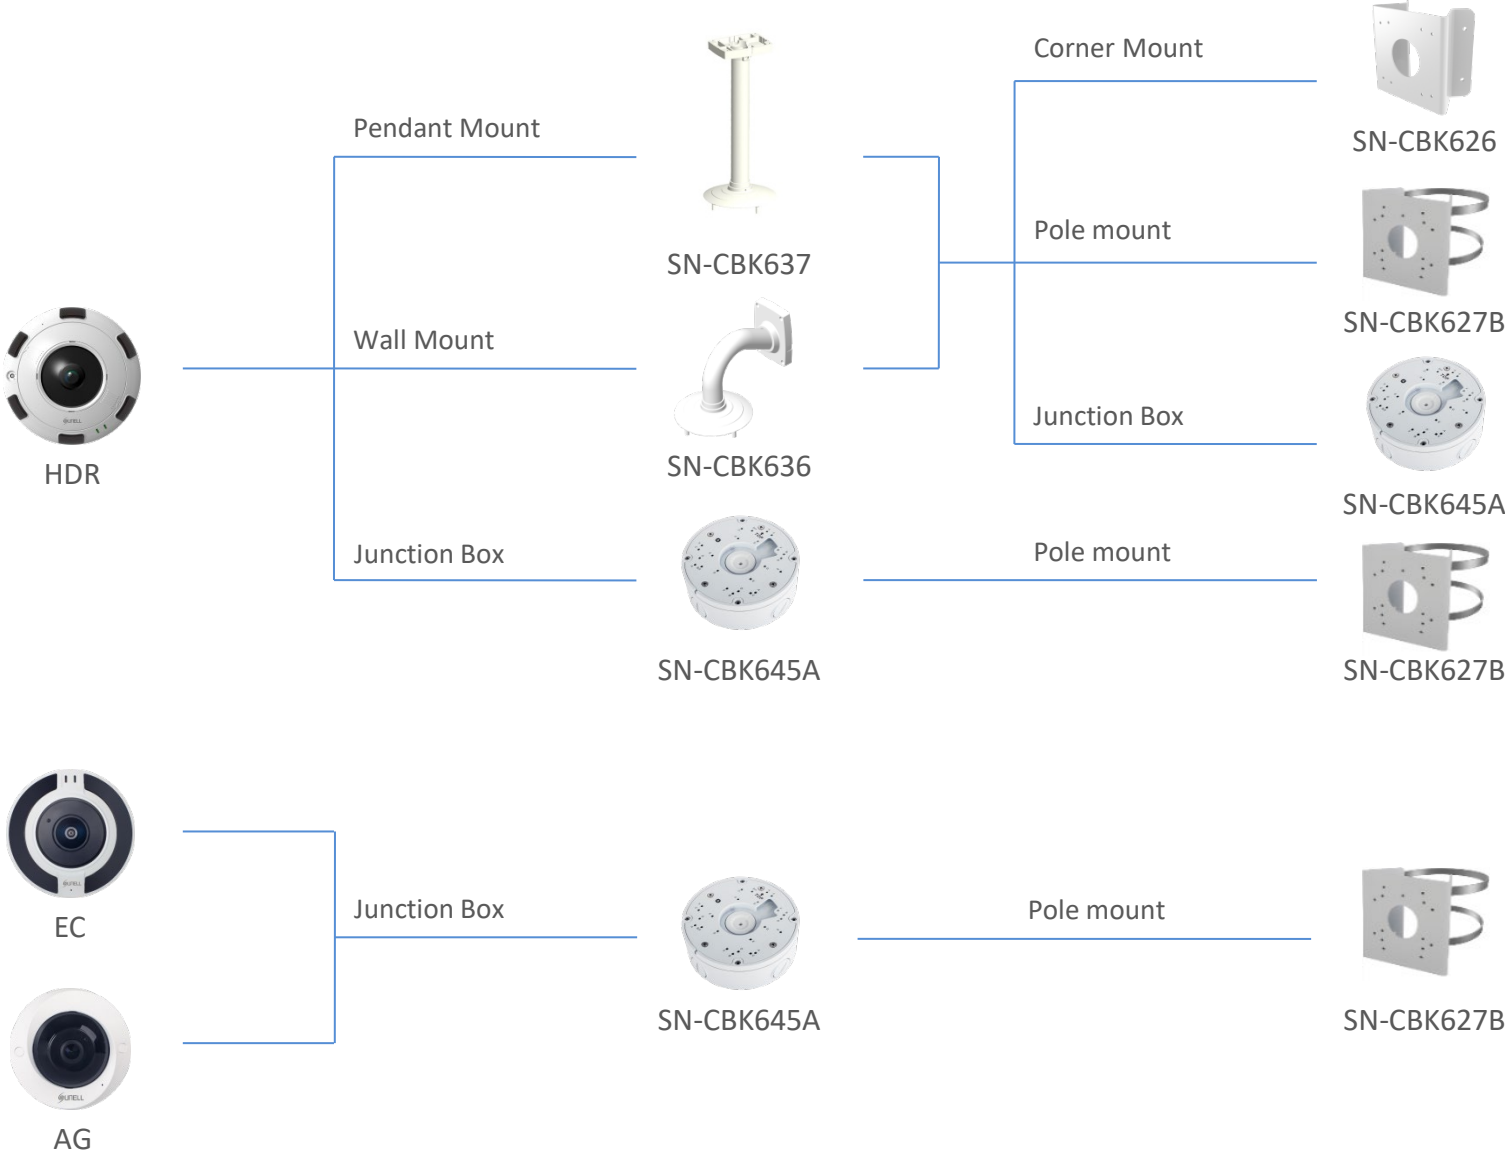

Dome Camera Mount

Bullet Camera Mount

AK

Junction Box

SN-CBK649A

Pole mount

SN-CBK627B

Pole mount

SN-CBK627B

AQ

AP

BS

BY

BZ

Junction Box

SN-CBK649A

Pole mount

SN-CBK627B

BU

BG

Junction Box

SN-BK319

ZM

Fisheye Camera Mount

Eyeball Camera Mount

FVD

Junction Box

Junction Box

Wall Mount

SN-BK322B

SN-CBK646A

SN-BK345