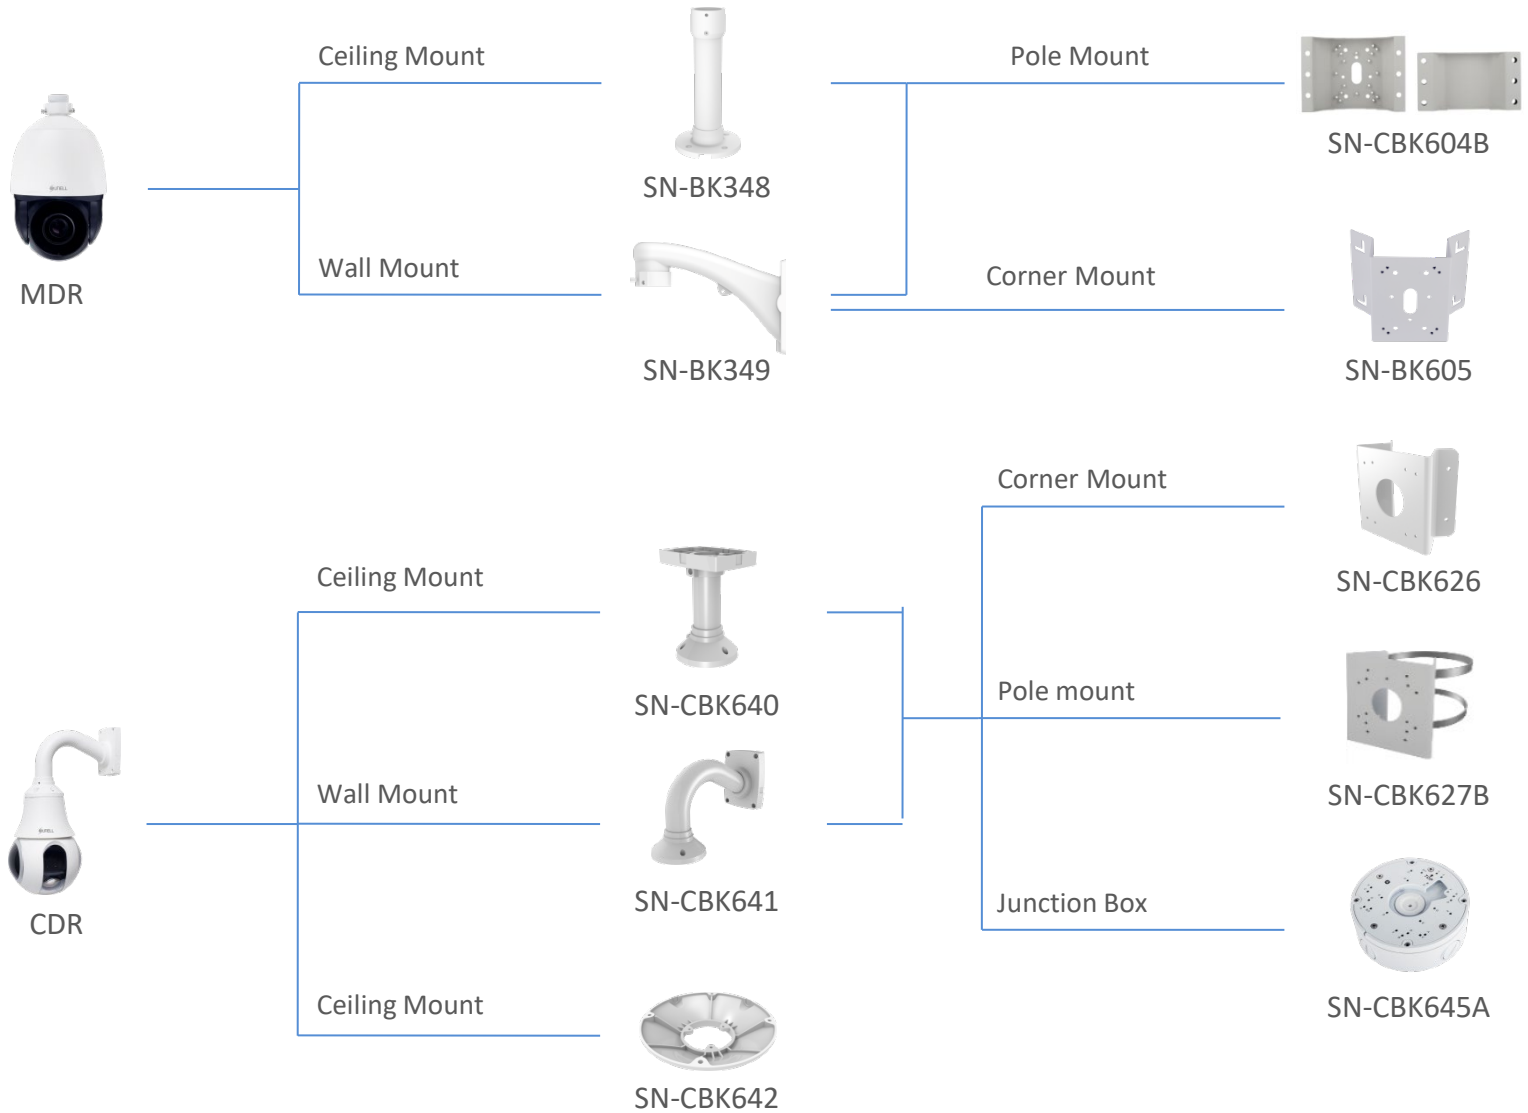

Junction Box

Pole mount

SN-CBK648

SN-CBK627B

CC

Junction Box

Pole mount

SN-CBK648

SN-CBK627B

AL

Wall Mount

SN-BK345

PTZ Camera Mount

PTZ Camera Mount

Thermal Camera Mount