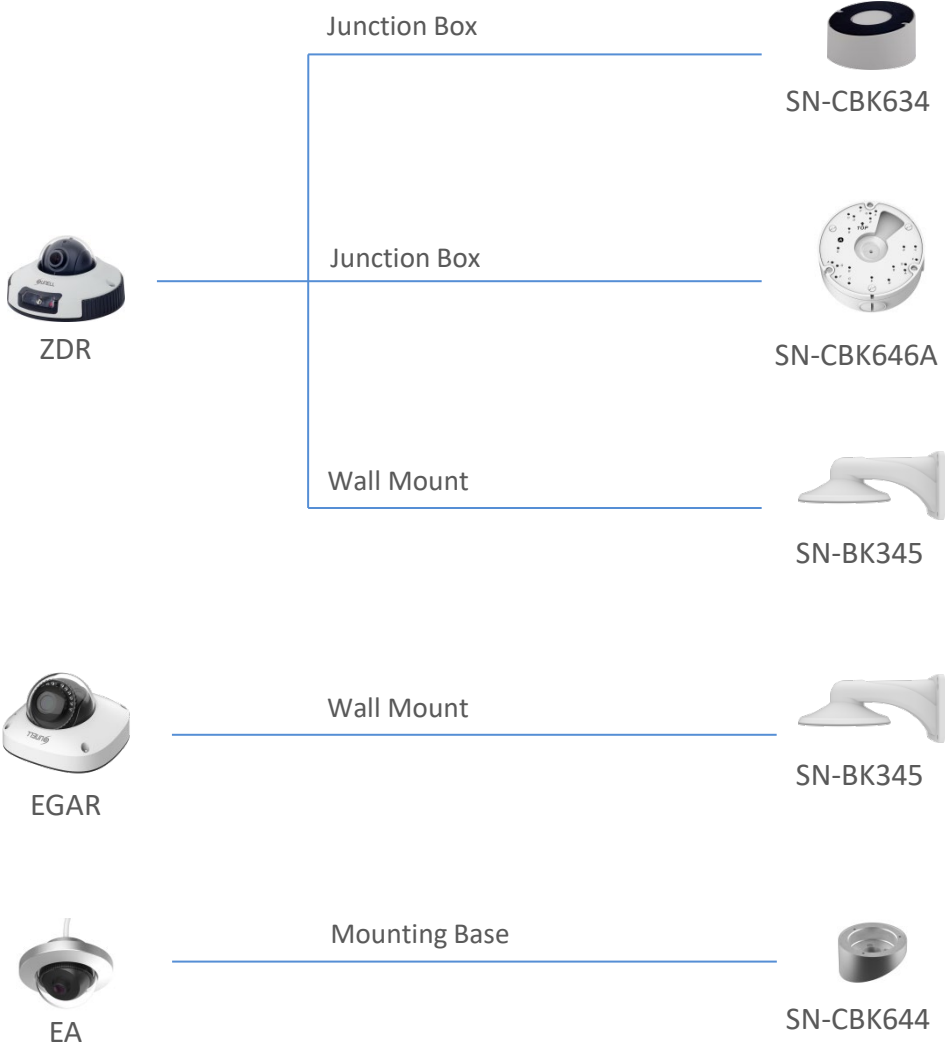

EF

EE

Junction Box

SN-CBK648

Wall Mount

SN-BK345

Pole mount

SN-CBK627B

CMDR

EDAR

Junction Box

SN-CBK645A

Wall Mount

SN-BK344

Pole mount

SN-CBK627B

Dome Camera Mount

Bullet Camera Mount

AK

Junction Box

SN-CBK649A

Pole mount

SN-CBK627B

Pole mount

SN-CBK627B

AQ

AP

BS

BY

BZ

Junction Box

SN-CBK649A